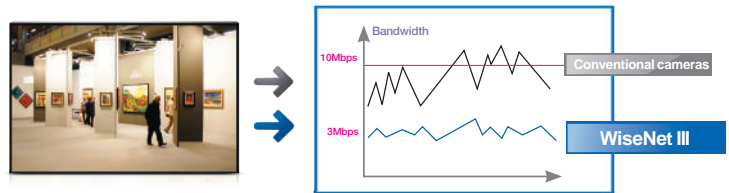

Improved Bandwidth Utilization

By applying an advanced compression technology, the WiseNetIII network camera's streaming performance is greatly enhanced. The camera uses 30% less network bandwidth when compared to other conventional cameras.